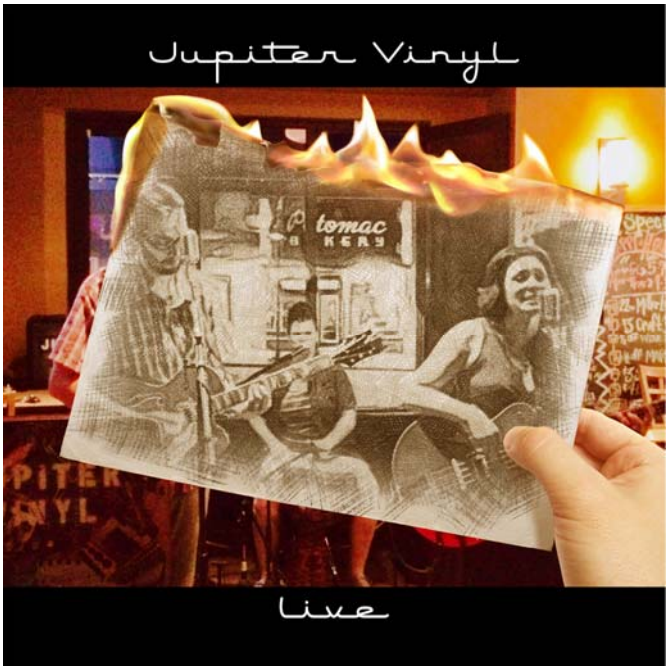

JupiterVinyl.com Facebook.com/JupiterVinyl

ed@jupitervinyl.com | Cell: (412) 656-4250